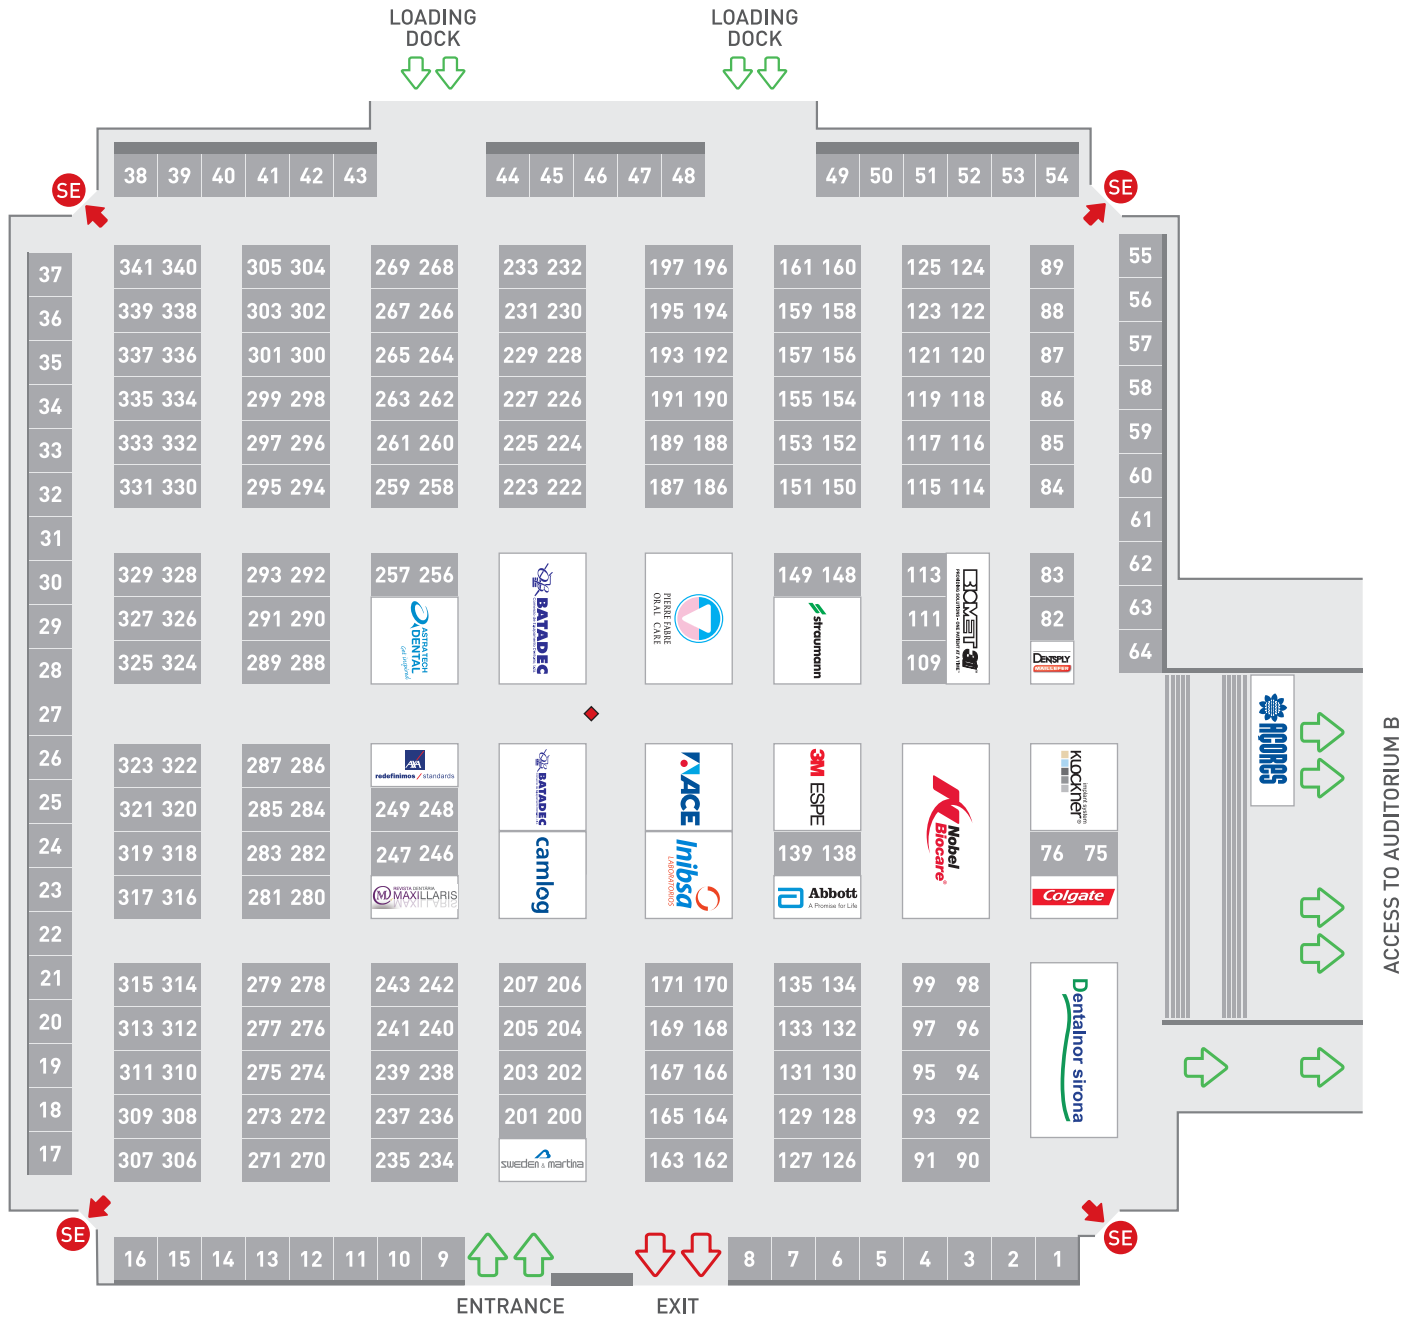

ExpoDentária

PLANT

08 | 09 | 10 | NOV | 2012 | EXPONOR | MATOSINHOS | PORTUGAL

LEGEND OF PLANT

- ◆ COLUMN
- SE EMERGENCY EXIT

ORGANIZATION

PLATINIUM SPONSOR

GOLD SPONSORS